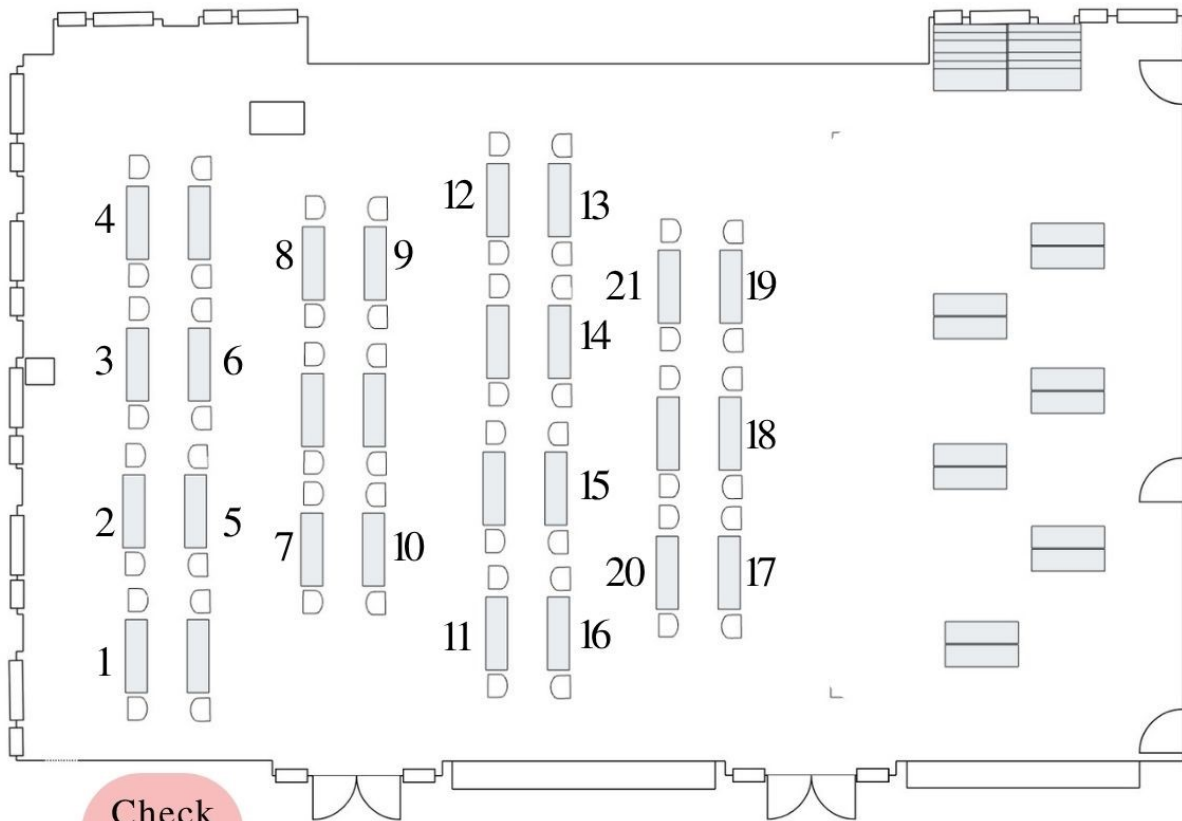

Tech Exploration Lab

Join the lab where you can build what's next.

techexplorationlab.wisc.edu

Check In Desk

Key

Health & Wellness

1. NeuroTrack
2. PersonaXR
3. Prescription Scanning App
4. The Invisible Patient
5. Luminary
6. Ally